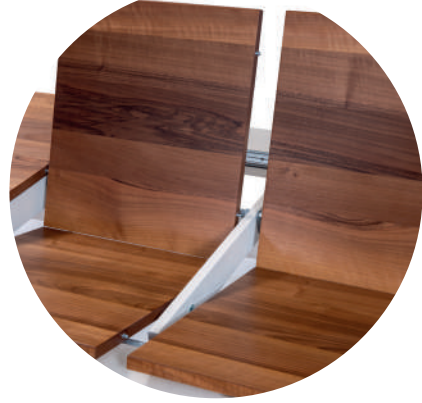

Doğal dokuların büyüyle harmanlanmış bu masa, sadece bir mobilya değil, aynı zamanda bir yaşam tarzıdır. Her detayı, sadeliğin ve rafineliğin kusursuz uyumunu yansıtır.

◆ DREAM

Table · Masa

This table, crafted with the magic of natural textures, is not just a piece of furniture but a lifestyle. Every detail reflects the perfect harmony of simplicity and sophistication.

WOOD SWATHES

■ BLACK □ WHITE
■ WALNUT ■ OAK

STANDART 76x100x180
MAX. EXTENDED 76x100x260

remada
home